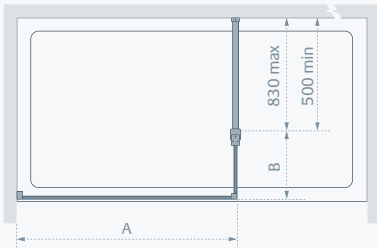

Nice

Sometimes style is defined by understatement. With sleek profiles and the option to use in a wetroom or combine with a tray, the Nice is both discreet and practical.

from **£558.00** Inc. VAT

Shower Panel (A)

Standard Sizes (A x height)	Width Adjustment	Price Exc. VAT	Price Inc. VAT	Order Code
900 x 2000	880 - 915	£339.00	£406.80	LK812-090 05
1100 x 2000	1080 - 1115	£370.00	£444.00	LK812-110 05
1200 x 2000	1180 - 1215	£387.00	£464.40	LK812-120 05

Bypass Panel (B)

Standard Sizes (B x height)	Width - No Adjustment	Price Exc. VAT	Price Inc. VAT	Order Code
200 x 2000*	200	£126.00	£151.20	LK812-20 05
320 x 2000	320	£136.00	£163.20	LK812-32 05

*Should be used on tray depths of ≤ 750 mm to ensure suitable opening is available.
All measurements are in mm

Please Note: To create your Nice shower enclosure you will need to select one product from each table.