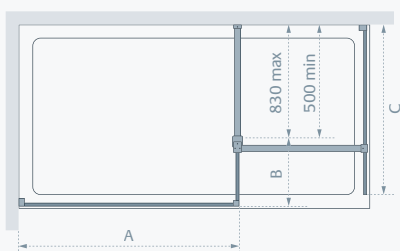

Palma

Press pause and unwind in our beautifully framed and spacious Palma design. Combine with cool marble and rich tones for a contemporary boutique hotel feel.

from **£840.00** Inc. VAT

Shower Panel (A)

Standard Sizes (A x height)	Width Adjustment	Price Exc. VAT	Price Inc. VAT	Order Code
900 x 2000	880 - 915	£339.00	£406.80	LK812-090 05
1100 x 2000	1080 - 1115	£370.00	£444.00	LK812-110 05
1200 x 2000	1180 - 1215	£387.00	£464.40	LK812-120 05

Side Panel (C)

Standard Sizes (C x height)	Width Adjustment	Price Exc. VAT	Price Inc. VAT	Order Code
700 x 2000	670 - 705	£235.00	£282.00	LK813-070 05
750 x 2000	720 - 755	£273.00	£327.60	LK813-075 05
800 x 2000	770 - 805	£281.00	£337.20	LK813-080 05
900 x 2000	870 - 905	£299.00	£358.80	LK813-090 05
1000 x 2000	970 - 1005	£316.00	£379.20	LK813-100 05

Bypass Panel (B)

Standard Sizes (B x height)	Width - No Adjustment	Price Exc. VAT	Price Inc. VAT	Order Code
200 x 2000*	200	£126.00	£151.20	LK812-20 05
320 x 2000	320	£136.00	£163.20	LK812-32 05

*Should be used on tray depths of ≤750mm to ensure suitable opening is available.
All measurements are in mm

Please Note: To create your Palma shower enclosure you will need to select one product from each table.