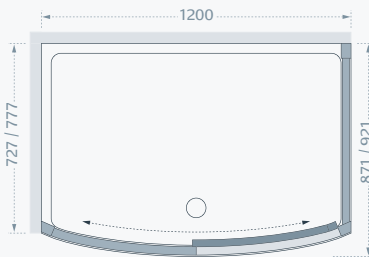

Bow Fronted Slider

The gentle curve to the front face of this luxurious enclosure adds another dimension to our Classic Collection and can be used to echo the curves of your chosen bathroom suite.

from **£878.40** Inc. VAT

This Bow Fronted Slider is unique to the Lakes Classic Collection and requires one of two special resin trays, which can only be obtained from Lakes Bathrooms. One tray accommodates, if required, a 700mm side panel and the other a 750mm side panel. Please contact Lakes Bathrooms if advice is required.

Specifications

Door	Standard Sizes (width x height)	Width Adjustment	Door Opening Sizes	Price Exc. VAT	Price Inc. VAT	Order Code Silver	Order Code White
	1200 x 1850	1160 - 1190	470	£542.00	£650.40	LKBF1200 05	LKBF1200 30
Side Panels	700 x 1850	685 - 740		£214.00	£256.80	LKBFSP070 05	LKBFSP070 30
	750 x 1850	735 - 790		£225.00	£270.00	LKBFSP075 05	LKBFSP075 30
Shower Trays	Standard Sizes	Tray Type					
	1200 x 700 x 40	Low-Profile ABS Resin		£190.00	£228.00		LKTBF 700
	1200 x 750 x 40	Low-Profile ABS Resin		£196.00	£235.20		LKTBF 750
	1200 x 750 x 140 (Suitable for both tray sizes)	Easy-Plumb Kit comprising panels, legs, fixings and 90mm high flow chrome waste		£119.00	£142.80		LKT EP KIT 6

All measurements are in mm