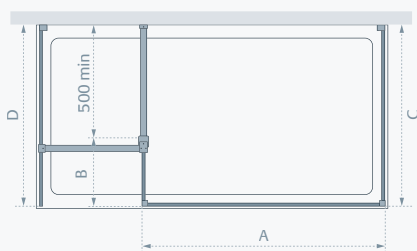

## Shower Panel (A)

Standard Sizes (A x height)	Width – No Adjustment	Price Exc. VAT	Price Inc. VAT	Order Code
750 x 2000	783	£284.00	£340.80	LK814-075 05
850 x 2000	883	£302.00	£362.40	LK814-085 05
950 x 2000	983	£318.00	£381.60	LK814-095 05
1050 x 2000	1078	£333.00	£399.60	LK814-105 05
1150 x 2000	1178	£350.00	£420.00	LK814-115 05