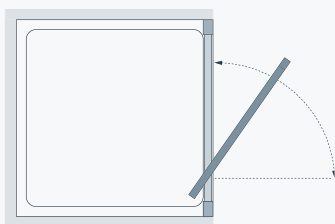

Semi-Frameless Pivot Door

Deceptively simple yet simply stunning. The semi-frameless door creates a particularly slim profile to complement the simplicity of many modern suites.

from **£340.80** Inc. VAT

Specifications

Standard Sizes (width x height)	Width Adjustment	Door Opening Sizes	Price Exc. VAT	Price Inc. VAT	Order Code Silver	Order Code White
700 x 1850	660 - 720	420	£284.00	£340.80	LKVP070 05	LKVP070 30
750 x 1850	720 - 780	480	£301.00	£361.20	LKVP075 05	LKVP075 30
800 x 1850	760 - 820	500	£315.00	£378.00	LKVP080 05	LKVP080 30
900 x 1850	840 - 900	550	£334.00	£400.80	LKVP090 05	LKVP090 30
1000 x 1850	940 - 1000	590	£353.00	£423.60	LKVP100 05	LKVP100 30

30mm Extension Profile £25.20 Inc. VAT (LEP 05 Silver, LEP 30 White) – see page 88.

Note: Maximum adjustment range is reduced by 15mm when used in conjunction with the In Line Panel Pack p.55.

Special height 1750mm doors are available upon request.

All measurements are in mm