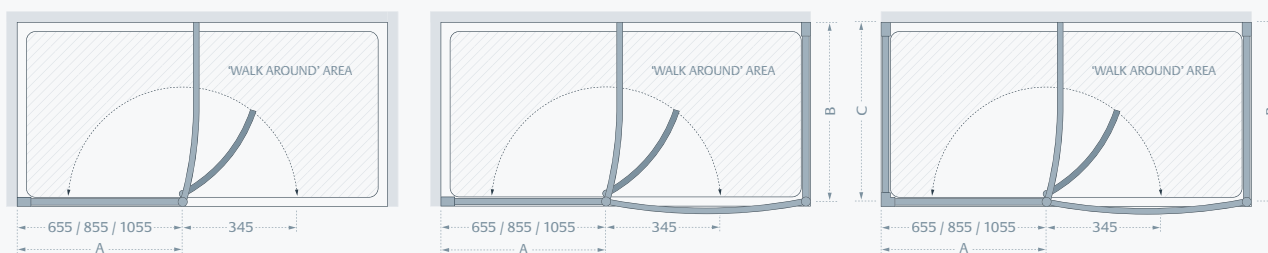

Walk In

There's an undoubted touch of luxury and indulgence in being able to just step into your shower – a feeling of freedom enhanced by the floating glass screen. With the addition of the optional Side and Return Panels the versatile Walk In creates the perfect shower space.

from **£664.80** Inc. VAT

*Careful consideration should be exercised if using a 700mm width tray as 'walk around' sizes may be restrictive.

Specifications

Front Panel (A)	Standard Sizes (width x height)	Width Adjustment	Recommended Minimum Tray Size	Price Exc. VAT	Price Inc. VAT	Order Code Silver	Order Code White
	1000 x 1850 + 85	1000 - 1025	1200	£554.00	£664.80	LWS1000 05	LWS1000 30
	1200 x 1850 + 85	1200 - 1225	1400	£586.00	£703.20	LWS1200 05	LWS1200 30
	1400 x 1850 + 85	1400 - 1425	1600	£608.00	£729.60	LWS1400 05	LWS1400 30
Side Panel (B)	Standard Sizes (width x height)	Width Adjustment					
	700 x 1850 + 85*	675 - 700		£211.00	£253.20	LWSP070 05	LWSP070 30
	750 x 1850 + 85	725 - 750		£222.00	£266.40	LWSP075 05	LWSP075 30
	800 x 1850 + 85	775 - 800		£234.00	£280.80	LWSP080 05	LWSP080 30
	900 x 1850 + 85	875 - 900		£255.00	£306.00	LWSP090 05	LWSP090 30
Return Panel (C)	Standard Sizes (width x height)	Width Adjustment					
	700 x 1850	660 - 720		£177.00	£212.40	LWRP070 05	LWRP070 30
	750 x 1850	720 - 780		£180.00	£216.00	LWRP075 05	LWRP075 30
	800 x 1850	760 - 820		£184.00	£220.80	LWRP080 05	LWRP080 30
	900 x 1850	840 - 900		£192.00	£230.40	LWRP090 05	LWRP090 30
	1000 x 1850	940 - 1000		£202.00	£242.40	LWRP100 05	LWRP100 30

Optional ceiling brace kit £72.00 inc. VAT (LKSS-C050 Silver, LKSS-W050 White). Contact Lakes Bathrooms for advice.
All measurements are in mm