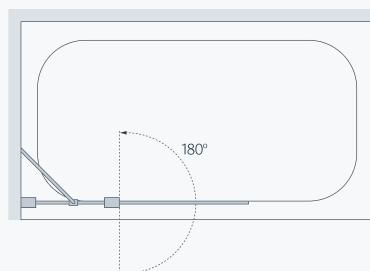

## Specifications

Standard Sizes (width x height)	Width Adjustment	Price Exc. VAT	Price Inc. VAT	Order Code Silver	Order Code White
800 x 1400	800 - 825	£183.00	£219.60	SS10 05	SS10 30
800 x 1400	800 - 825	£204.00	£244.80	SS11 05 (with towel rail)	SS11 30 (with towel rail)
975 (315 + 660) x 1400	975 - 1000	£305.00	£366.00	SS20 05	SS20 30
975 (315 + 660) x 1400	975 - 1000	£325.00	£390.00	SS22 05 (with towel rail)	SS22 30 (with towel rail)