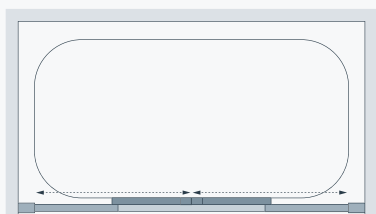

Over Bath Semi-Frameless Double Slider Door

An elegant solution where space is at a premium but you still want to be able to choose between the pleasures of bathing or a real showering experience.

from **£531.60** Inc. VAT

Specifications

Door	Standard Sizes (width x height)	Width Adjustment	Door Opening Sizes	Price Exc. VAT	Price Inc. VAT	Order Code Silver	Order Code White
	1500 x 1500	1440 - 1500	580	£443.00	£531.60	LKV2BS150	n/a
	1600 x 1500	1540 - 1600	630	£470.00	£564.00	LKV2BS160	n/a
	1700 x 1500	1640 - 1700	680	£485.00	£582.00	LKV2BS170	n/a
	1800 x 1500	1740 - 1800	730	£500.00	£600.00	LKV2BS180	n/a
Side Panel	Standard Sizes (width x height)	Width Adjustment					
	700 x 1500	640 - 700		£176.00	£211.20	LKV2BSP070	n/a
	750 x 1500	690 - 750		£182.00	£218.40	LKV2BSP075	n/a
	800 x 1500	740 - 800		£187.00	£224.40	LKV2BSP080	n/a

30mm Extension Profile £25.20 Inc. VAT (LEP 05 Silver, LEP 30 White) – see page 88.

All measurements are in mm