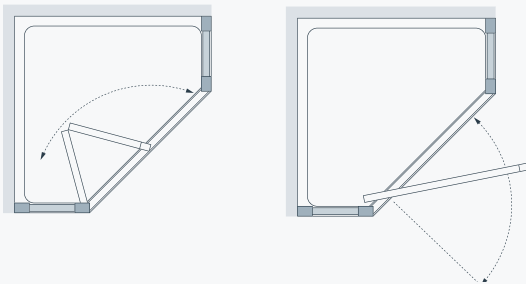

## Specifications

Standard Sizes (width x height)	Width Adjustment	Door Opening Sizes	Price Exc. VAT	Price Inc. VAT	Order Code Silver	Order Code White
750 x 1850	710 - 740	400	£422.00	£506.40	LK1C075 05	LK1C075 30
800 x 1850	750 - 780	450	£441.00	£529.20	LK1C080 05	LK1C080 30
900 x 1850	850 - 880	490	£462.00	£554.40	LK1C090 05	LK1C090 30

## Specifications

	Standard Sizes (width x height)	Width Adjustment	Door Opening Sizes	Price Exc. VAT	Price Inc. VAT	Order Code Silver	Order Code White
<b>Pentagon Side Panels</b>	350 x 1850	340 - 400		£252.00	£302.40	LPE34-40 05	LPE34-40 30
<b>Framed Bi-Fold Door</b>	700 x 1850	660 - 720	480	£305.00	£366.00	LK1B070 05	LK1B070 30
<b>Framed Pivot Door</b>	700 x 1850	660 - 720	450	£254.00	£304.80	LK1P070 05	LK1P070 30