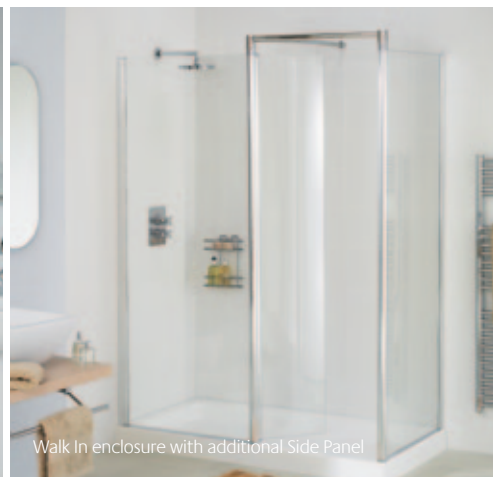

LWS1400 05 Silver Walk In enclosure with additional Side (LWSP080 05) and Return Panels (LWRP080 05)

Walk In enclosure with additional Side Panel