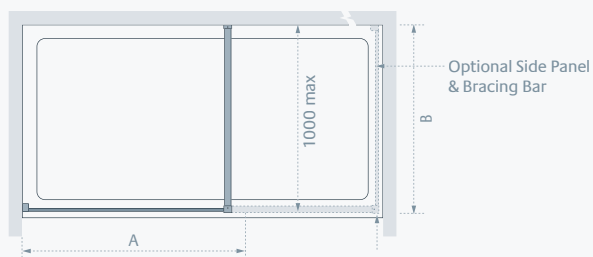

Cannes

Let the beauty of your bathroom décor shine through with the pared-down luxury of our simple Cannes screen.

from **£307.20** Inc. VAT

Shower Panel (A)

Standard Sizes (A x height)	Width Adjustment	Price Exc. VAT	Price Inc. VAT	Order Code
750 x 2000	720 - 755	£256.00	£307.20	LK810-075 05
800 x 2000	770 - 805	£262.00	£314.40	LK810-080 05
900 x 2000	870 - 905	£278.00	£333.60	LK810-090 05
1000 x 2000	970 - 1005	£330.00	£396.00	LK810-100 05
1200 x 2000	1165 - 1200	£364.00	£436.80	LK810-120 05
Extended Bracing Bar for Shower Panel, Length 1200mm		£34.00	£40.80	01E352-120

Optional Side Panel (B)

Standard Sizes (D x height)	Width Adjustment	Price Exc. VAT	Price Inc. VAT	Order Code
700 x 2000	670 - 705	£235.00	£282.00	LK813-070 05
750 x 2000	720 - 755	£273.00	£327.60	LK813-075 05
800 x 2000	770 - 805	£281.00	£337.20	LK813-080 05
900 x 2000	870 - 905	£299.00	£358.80	LK813-090 05
1000 x 2000	970 - 1005	£316.00	£379.20	LK813-100 05
90° Bar Joining Kit for Side Panel		£30.00	£36.00	SK-65

All measurements are in mm