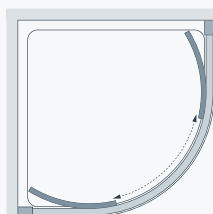

'Single Rail' Quadrant and Offset Quadrant

Designed with affordability in mind, the handsome curves of this corner design and spacious offset option are complemented by a subtly rounded profile.

from **£484.80** Inc. VAT

Single Rail Quadrant