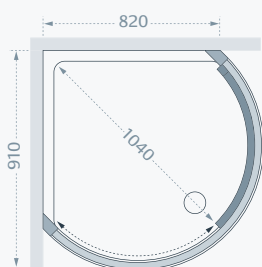

Curved Corner Slider

A symphony of elegant curves create a strong contemporary feel, complemented by an elegantly bowed handle. The sliding door creates a particularly generous opening.

from **£1,081.20** Inc. VAT

This Curved Corner Slider is unique to the Lakes Classic Collection and requires a special resin shower tray, which can only be obtained from Lakes Bathrooms. Please contact Lakes Bathrooms if advice is required.

Specifications

Door	Standard Size (width x height)	Width Adjustment	Door Opening Size	Price Exc. VAT	Price Inc. VAT	Order Code Silver	Order Code White
	900 x 1850	872 - 887	575	£734.00	£880.80	LKSDQ900 05	LKSDQ900 30
Shower Trays	Standard Sizes	Tray Type					
	910 x 910 x 40	Low-Profile ABS Resin		£167.00	£200.40		LKTSDQ 900
	910 x 910 x 140	Easy-Plumb Kit comprising panel, legs, fixings and 90mm high flow chrome waste		£98.00	£117.60		LKT EP KIT 5

All measurements are in mm