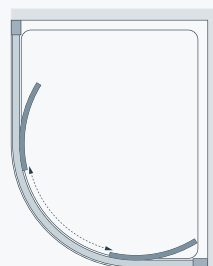

Offset Right-Hand Tray

Specifications (Single Rail Quadrant)

Standard Sizes (width x height)	Width Adjustment	Door Opening Size	Price Exc. VAT	Price Inc. VAT	Order Code Silver	Order Code White
800 x 1850	765-795	370	£404.00	£484.80	LKV2R800 05	n/a
900 x 1850	865-895	530	£414.00	£496.80	LKV2R900 05	n/a
1000 x 1850	965-995	530	£425.00	£510.00	LKV2R1000 05	n/a

Specifications (Offset Quadrant)

900 x 800 x 1850	865-895 x 765-795	450	£414.00	£496.80	LKV2R900800 05	n/a
1000 x 800 x 1850	965-995 x 765-795	450	£445.00	£534.00	LKV2R1000800 05	n/a
1200 x 800 x 1850	1165-1195 x 765-795	450	£466.00	£559.20	LKV2R1200800 05	n/a
1200 x 900 x 1850	1165-1195 x 865-895	530	£476.00	£571.20	LKV2R1200900 05	n/a

30mm Extension Profile £25.20 Inc. VAT (LEP 05 Silver) – see page 88. All measurements are in mm