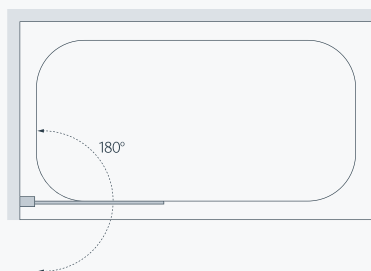

Square Bath Screens

Crisp, clean lines make the perfect marriage of form and function. A distinctively deep screen can be created using the double panel screen.

from **£232.80** Inc. VAT

Specifications

Standard Sizes (width x height)	Width Adjustment	Price Exc. VAT	Price Inc. VAT	Order Code Silver	Order Code White
800 x 1500	800 - 825	£194.00	£232.80	SS50 05	SS50 30
800 x 1500	800 - 825	£234.00	£280.80	SS55 05 (with towel rail)	SS55 30 (with towel rail)
944 (318 + 626) x 1500	945 - 970	£316.00	£379.20	SS60 05	SS60 30
944 (318 + 626) x 1500	945 - 970	£333.00	£399.60	SS66 05 (with towel rail)	SS66 30 (with towel rail)

All measurements are in mm