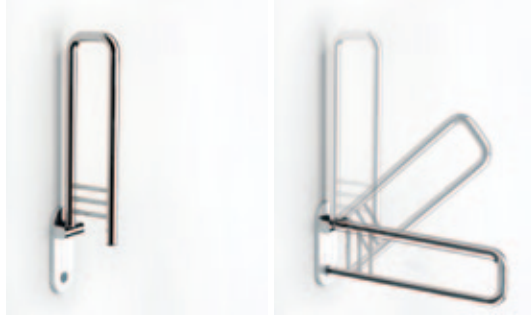

Grab Bars & Rails

SERIES 400 FOLDING SUPPORT HANDLE

Available in chrome