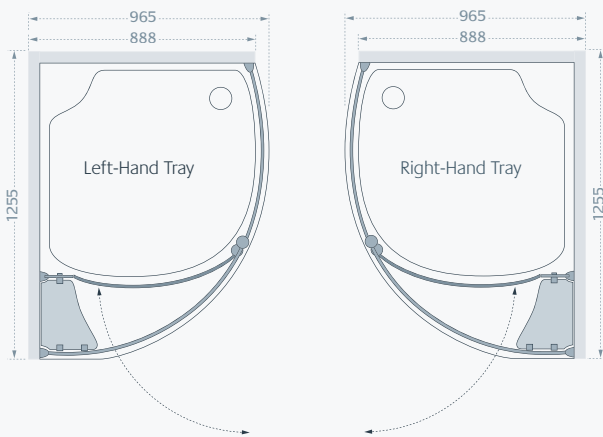

Compartment Enclosure

The perfect combination of practicality and style. The outer enclosure features three curvaceous glass shelves and a lower towel rail, while the tray, exclusive to this design, provides the ideal drying platform.

from **£1,222.80** Inc. VAT