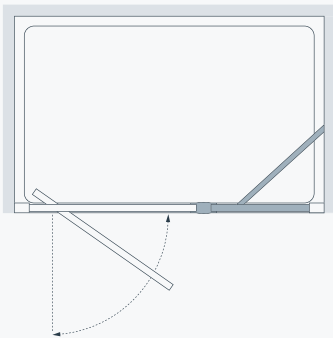

In-Line Panel Pack

Our In-Line Panel Pack contains all you need to create a luxuriously sized enclosure. The pack includes a panel, joining profile and bracing arm.

from **£302.40** Inc. VAT

This In-Line Panel Pack is available exclusively for use with the Framed and Semi-Frameless Bi-Fold, Pivot and Slider doors.

Specifications

	Standard Size (width x height)	Width Adjustment	Price Exc. VAT	Price Inc. VAT	Order Code Silver	Order Code White
In-Line Panel Pack	350 x 1850	340 - 385	£252.00	£302.40	LILPP350 05	LILPP350 30
In-Line Profile only			£27.00	£32.40	LILP 05	LILP 30
In-Line Bracing Arm only			£35.00	£42.00	LILB 05	LILB 30

All measurements are in mm