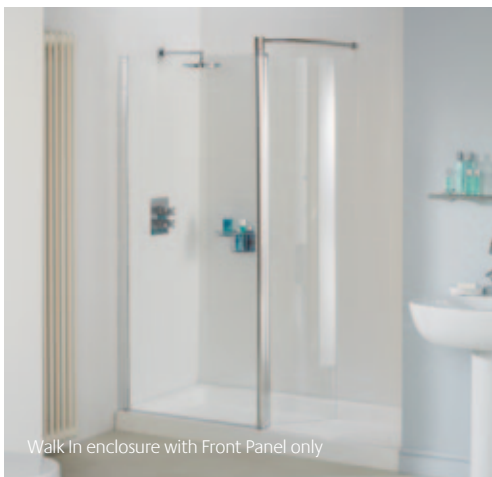

LWS1400 05 Silver Walk In enclosure with additional Side (LWSP080 05) and Return Panels (LWRP080 05)

Walk In enclosure with additional Side Panel

Walk In enclosure with Front Panel only