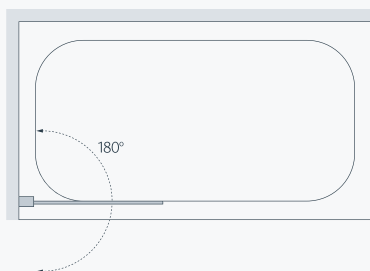

## Specifications

Standard Sizes (width x height)	Width Adjustment	Price Exc. VAT	Price Inc. VAT	Order Code Silver	Order Code White
800 x 1400	800 - 825	£183.00	£219.60	SS10 05	SS10 30
800 x 1400	800 - 825	£204.00	£244.80	SS11 05 (with towel rail)	SS11 30 (with towel rail)
975 (315 + 660) x 1400	975 - 1000	£305.00	£366.00	SS20 05	SS20 30
975 (315 + 660) x 1400	975 - 1000	£325.00	£390.00	SS22 05 (with towel rail)	SS22 30 (with towel rail)