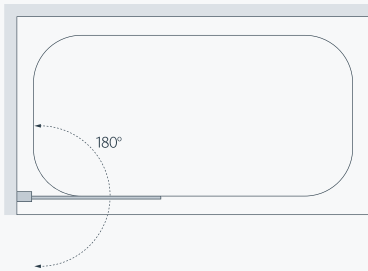

Sculpted Bath Screens

Our contemporary sculpted screen provides the perfect shower over your bath and is available with or without a convenient towel rail.

from **£243.60** Inc. VAT

Specifications

Standard Sizes (width x height)	Width Adjustment	Price Exc. VAT	Price Inc. VAT	Order Code Silver	Order Code White
860 x 1400	860 - 885	£203.00	£243.60	SS30 05	SS30 30
860 x 1400	860 - 885	£222.00	£266.40	SS33 05 (with towel rail)	SS33 30 (with towel rail)
1175 (375 + 800) x 1400	1175 - 1200	£305.00	£366.00	SS40 05	SS40 30
1175 (375 + 800) x 1400	1175 - 1200	£325.00	£390.00	SS44 05 (with towel rail)	SS44 30 (with towel rail)

All measurements are in mm