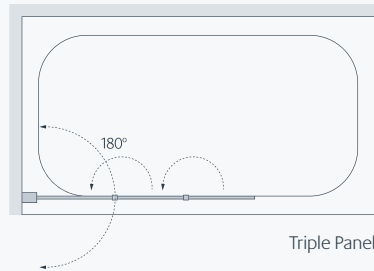

Framed Bath Screens

For a more traditional bath screen choose our classic framed design, available as a single screen, a double or triple folding option, or a four panel concertina design.

from **£321.60** Inc. VAT