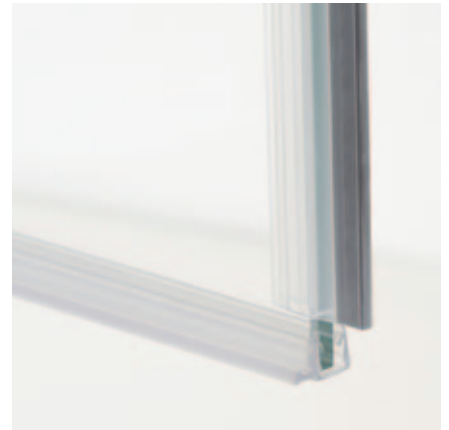

Magnetic Water Seals

Flexibility

Many of our products can be made available in special heights and widths. Please contact Lakes Bathrooms for more details.

Additional Strength

Bracing arms provide additional support, strength and safety for all double panel bath screens and our elegant Compartment, Walk In and Shower Screen enclosures.

Adaptability

For the perfect finish every enclosure has an adjustment for out of true walls built into each wall profile. The full range of tolerance is shown in the dimensions chart on each page.

Versatility

To match your room design all enclosures, doors and bath screens are designed for left or right hand fitting. However, please consult Lakes Bathrooms before ordering to ensure compatibility with site conditions.