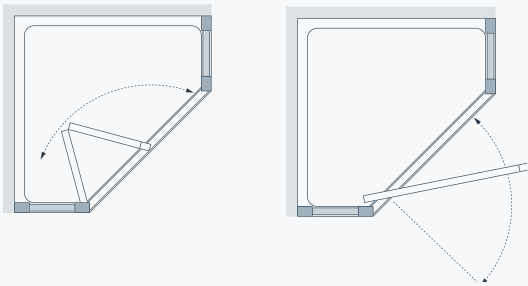

## Specifications

Standard Sizes (width x height)	Width Adjustment	Door Opening Sizes	Price Exc. VAT	Price Inc. VAT	Order Code Silver	Order Code White
750 x 1850	710 - 740	375	£473.00	£567.60	LKVC075 05	LKVC075 30
800 x 1850	750 - 780	415	£490.00	£588.00	LKVC080 05	LKVC080 30
900 x 1850	850 - 880	460	£517.00	£620.40	LKVC090 05	LKVC090 30
1000 x 1850	950 - 980	530	£548.00	£657.60	LKVC100 05	LKVC100 30

30mm Extension Profile £25.20 Inc. VAT (LEP 05 Silver, LEP 30 White) – see page 88.  
Special height 1750mm doors are available upon request.  
All measurements are in mm

## Specifications

	Standard Sizes (width x height)	Width Adjustment	Door Opening Sizes	Price Exc. VAT	Price Inc. VAT	Order Code Silver	Order Code White
<b>Pentagon Side Panels</b>	350 x 1850	340 - 400		£252.00	£302.40	LPE34-40 05	LPE34-40 30
<b>Semi-Frameless Bi-Fold Door</b>	700 x 1850	660 - 720	425	£342.00	£410.40	LKVB070 05	LKVB070 30
<b>Semi-Frameless Pivot Door</b>	700 x 1850	660 - 720	420	£284.00	£340.80	LKVP070 05	LKVP070 30