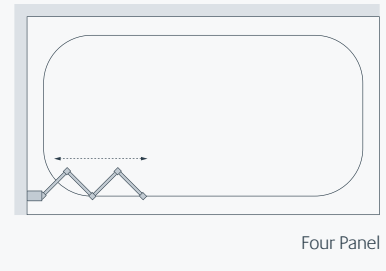

Framed Bath Screens

For a more traditional bath screen choose our classic framed design, available as a single screen, a double or triple folding option, or a four panel concertina design.

from **£321.60** Inc. VAT