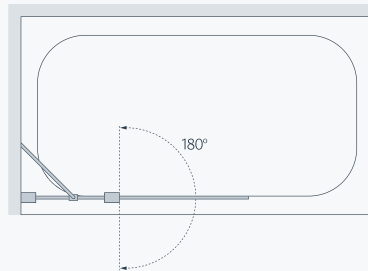

Sculpted Bath Screens

Our contemporary sculpted screen provides the perfect shower over your bath and is available with or without a convenient towel rail.

from **£243.60** Inc. VAT

Specifications

Standard Sizes (width x height)	Width Adjustment	Price Exc. VAT	Price Inc. VAT	Order Code Silver	Order Code White
860 x 1400	860 - 885	£203.00	£243.60	SS30 05	SS30 30
860 x 1400	860 - 885	£222.00	£266.40	SS33 05 (with towel rail)	SS33 30 (with towel rail)
1175 (375 + 800) x 1400	1175 - 1200	£305.00	£366.00	SS40 05	SS40 30
1175 (375 + 800) x 1400	1175 - 1200	£325.00	£390.00	SS44 05 (with towel rail)	SS44 30 (with towel rail)

All measurements are in mm