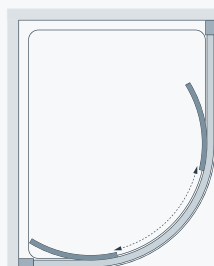

Offset Left-Hand Tray