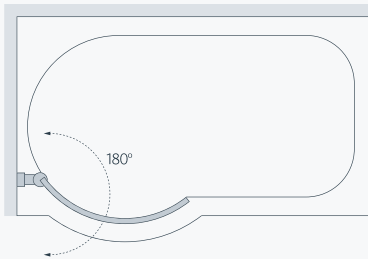

Arc Bath Screens

Designed to complement a wide range of sculpted bath forms, the Arc screen offers a beautifully harmonious solution. Please seek advice to ensure compatibility with your chosen bath.

from **£333.60** Inc. VAT

Specifications

Standard Sizes (width x height)	Width Adjustment	Price Exc. VAT	Price Inc. VAT	Order Code Silver	Order Code White
730 x 1400	730 - 755	£278.00	£333.60	ARC 05	ARC 30
745 x 1500	745 - 770	£311.00	£373.20	ARCH 05 (with towel rail)	n/a

All measurements are in mm