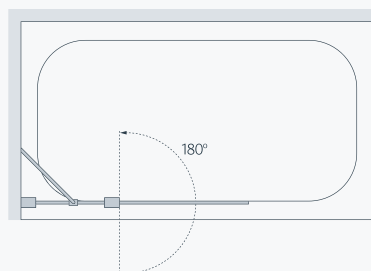

Square Bath Screens

Crisp, clean lines make the perfect marriage of form and function. A distinctively deep screen can be created using the double panel screen.

from **£232.80** Inc. VAT

Specifications

Standard Sizes (width x height)	Width Adjustment	Price Exc. VAT	Price Inc. VAT	Order Code Silver	Order Code White
800 x 1500	800 - 825	£194.00	£232.80	SS50 05	SS50 30
800 x 1500	800 - 825	£234.00	£280.80	SS55 05 (with towel rail)	SS55 30 (with towel rail)
944 (318 + 626) x 1500	945 - 970	£316.00	£379.20	SS60 05	SS60 30
944 (318 + 626) x 1500	945 - 970	£333.00	£399.60	SS66 05 (with towel rail)	SS66 30 (with towel rail)

All measurements are in mm