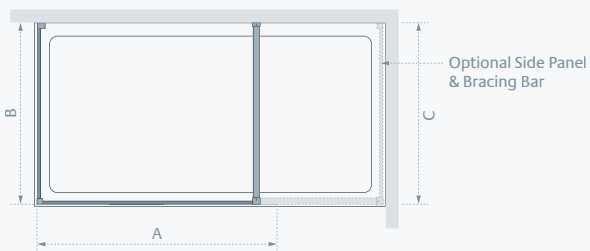

Marseilles

A modern classic reflecting real beauty in its simplicity. Add a touch of glamour with natural textures, chic colourways and luxurious accessories.

from **£687.60** Inc. VAT

Please Note: To create your Marseilles shower enclosure you will need to select one product from each of the first two tables.

Shower Panel (A)

Standard Sizes (A x height)	Width – No Adjustment	Price Exc. VAT	Price Inc. VAT	Order Code
1200 x 2000	1167	£317.00	£380.40	LK815-120 05

End Panel (B)

Standard Sizes (B x height)	Width Adjustment	Price Exc. VAT	Price Inc. VAT	Order Code
700 x 2000	680 - 715	£256.00	£307.20	LK818-070 05
750 x 2000	730 - 765	£266.00	£319.20	LK818-075 05
800 x 2000	780 - 815	£274.00	£328.80	LK818-080 05
900 x 2000	880 - 915	£292.00	£350.40	LK818-090 05
1000 x 2000	980 - 1015	£309.00	£370.80	LK818-100 05

Optional Side Panel (C)

Standard Sizes (D x height)	Width Adjustment	Price Exc. VAT	Price Inc. VAT	Order Code
700 x 2000	670 - 705	£235.00	£282.00	LK813-070 05
750 x 2000	720 - 755	£273.00	£327.60	LK813-075 05
800 x 2000	770 - 805	£281.00	£337.20	LK813-080 05
900 x 2000	870 - 905	£299.00	£358.80	LK813-090 05
1000 x 2000	970 - 1005	£316.00	£379.20	LK813-100 05

90° Bar Joining Kit for Side Panel		£30.00	£36.00	SK-65

All measurements are in mm