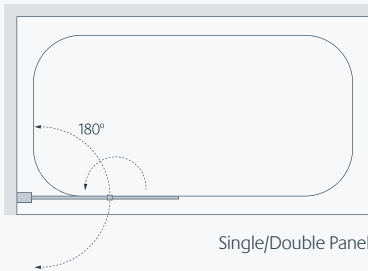

Framed Bath Screens

For a more traditional bath screen choose our classic framed design, available as a single screen, a double or triple folding option, or a four panel concertina design.

from **£321.60** Inc. VAT