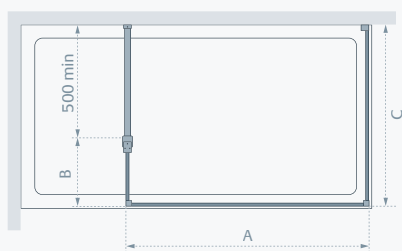

Andora

Strong, clean lines give the Andora a classic glamour that will stay looking fresh. With 8mm AllClear coated glass throughout, the side panels reduce splashing and make for effortless cleaning.

from **£799.20** Inc. VAT

Shower Panel (A)

Standard Sizes (A x height)	Width – No Adjustment	Price Exc. VAT	Price Inc. VAT	Order Code
750 x 2000	783	£284.00	£340.80	LK814-075 05
850 x 2000	883	£302.00	£362.40	LK814-085 05
950 x 2000	983	£318.00	£381.60	LK814-095 05
1050 x 2000	1078	£333.00	£399.60	LK814-105 05
1150 x 2000	1178	£350.00	£420.00	LK814-115 05

End Panel (C)

Standard Sizes (C x height)	Width Adjustment	Price Exc. VAT	Price Inc. VAT	Order Code
700 x 2000	680 - 715	£256.00	£307.20	LK818-070 05
750 x 2000	730 - 765	£266.00	£319.20	LK818-075 05
800 x 2000	780 - 815	£274.00	£328.80	LK818-080 05
900 x 2000	880 - 915	£292.00	£350.40	LK818-090 05
1000 x 2000	980 - 1015	£309.00	£370.80	LK818-100 05

Bypass Panel (B)

Standard Sizes (B x height)	Width – No Adjustment	Price Exc. VAT	Price Inc. VAT	Order Code
200 x 2000*	200	£126.00	£151.20	LK812-20 05
320 x 2000	320	£136.00	£163.20	LK812-32 05

*Should be used on tray depths of ≤750mm to ensure suitable opening is available.
All measurements are in mm

Please Note: To create your Andora shower enclosure you will need to select one product from each table.