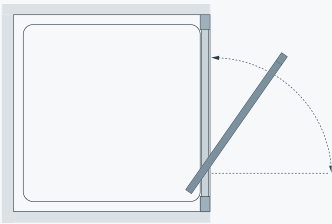

Framed Pivot Door

Perhaps the simplest solution we offer. The practical pivoting door means effortless showering and clean, uncluttered looks.

from **£304.80** Inc. VAT

Specifications

Standard Sizes (width x height)	Width Adjustment	Door Opening Sizes	Price Exc. VAT	Price Inc. VAT	Order Code Silver	Order Code White
700 x 1850	660 - 720	450	£254.00	£304.80	LK1P070 05	LK1P070 30
750 x 1850	720 - 780	510	£268.00	£321.60	LK1P075 05	LK1P075 30
800 x 1850	760 - 820	490	£281.00	£337.20	LK1P080 05	LK1P080 30
900 x 1850	840 - 900	510	£300.00	£360.00	LK1P090 05	LK1P090 30
1000 x 1850	940 - 1000	590	£323.00	£387.60	LK1P100 05	LK1P100 30

30mm Extension Profile £25.20 Inc. VAT (LEP 05 Silver, LEP 30 White) – see page 88.

Note: Maximum adjustment range is reduced by 15mm when used in conjunction with the In Line Panel Pack p.55.

All measurements are in mm