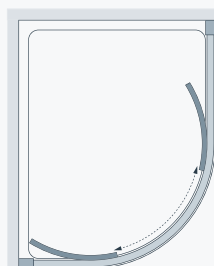

Offset+ Left-Hand Tray